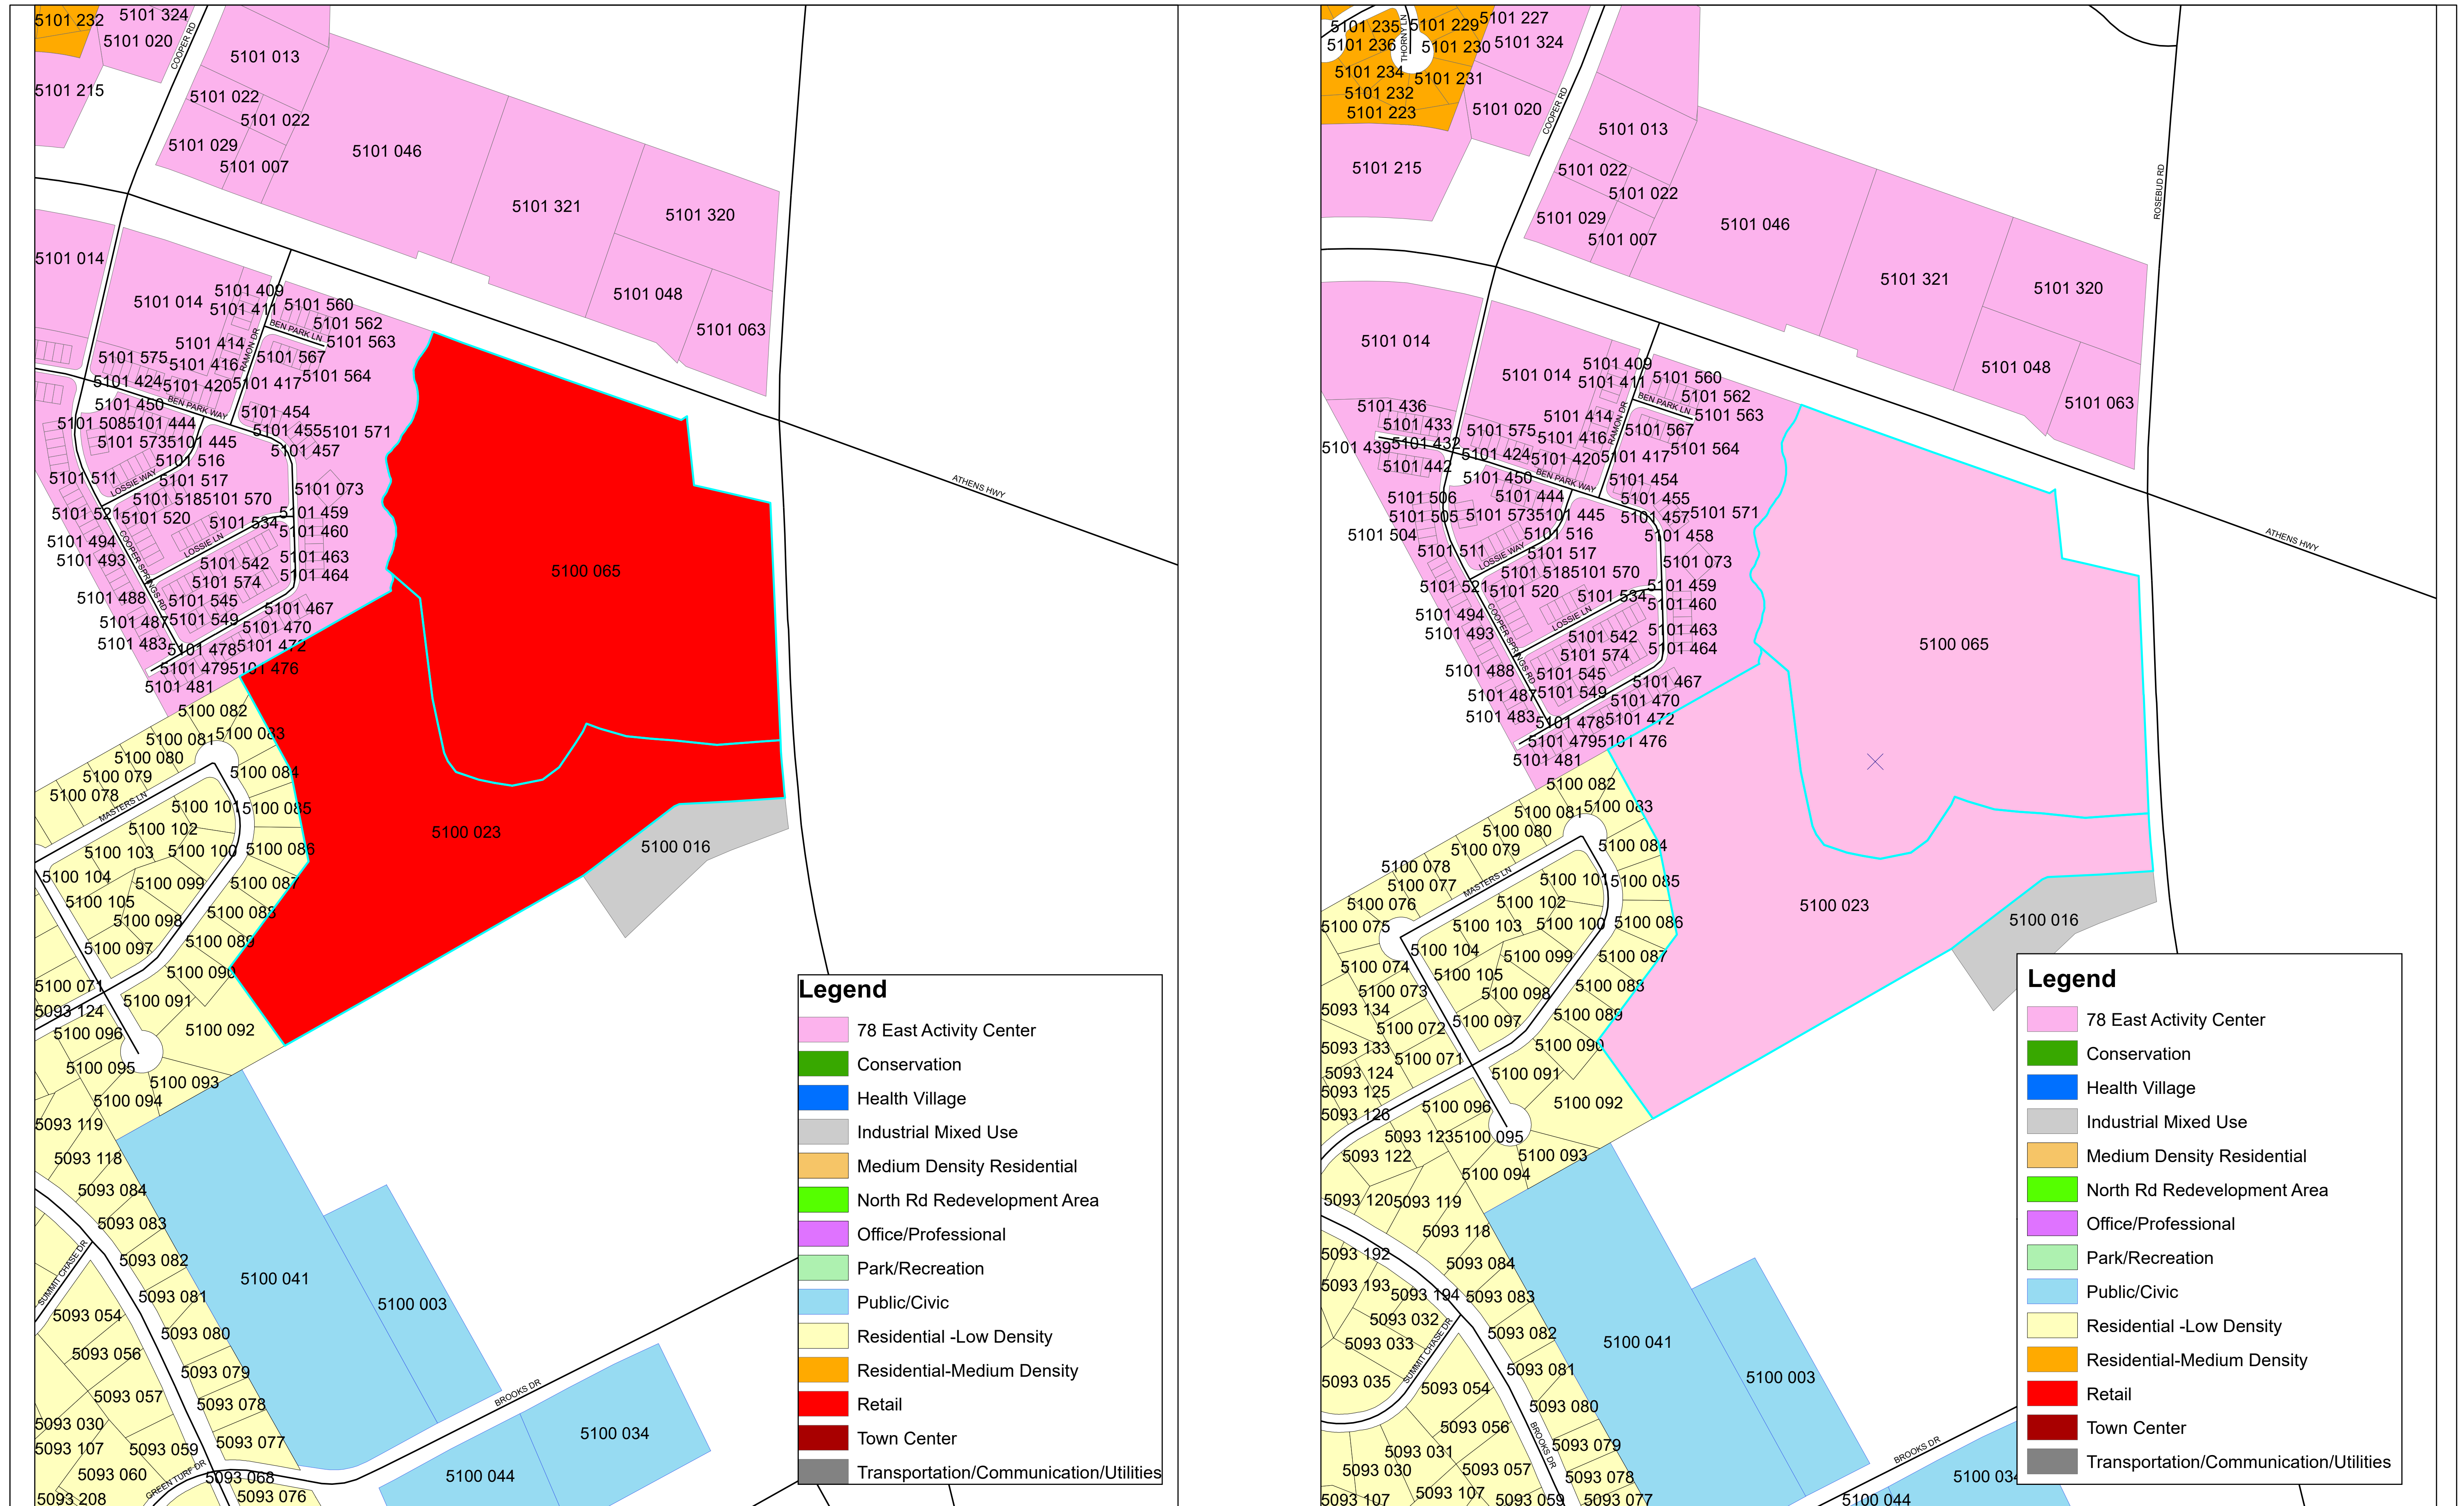

LUP 22-01

Commercial Retail to Highway 78 East Activity Center

Legend

- 78 East Activity Center
- Conservation
- Health Village
- Industrial Mixed Use
- Medium Density Residential
- North Rd Redevelopment Area
- Office/Professional
- Park/Recreation
- Public/Civic
- Residential -Low Density
- Residential-Medium Density
- Retail
- Town Center
- Transportation/Communication/Utilities

Legend

- 78 East Activity Center
- Conservation
- Health Village
- Industrial Mixed Use
- Medium Density Residential
- North Rd Redevelopment Area
- Office/Professional
- Park/Recreation
- Public/Civic
- Residential -Low Density
- Residential-Medium Density
- Retail
- Town Center
- Transportation/Communication/Utilities